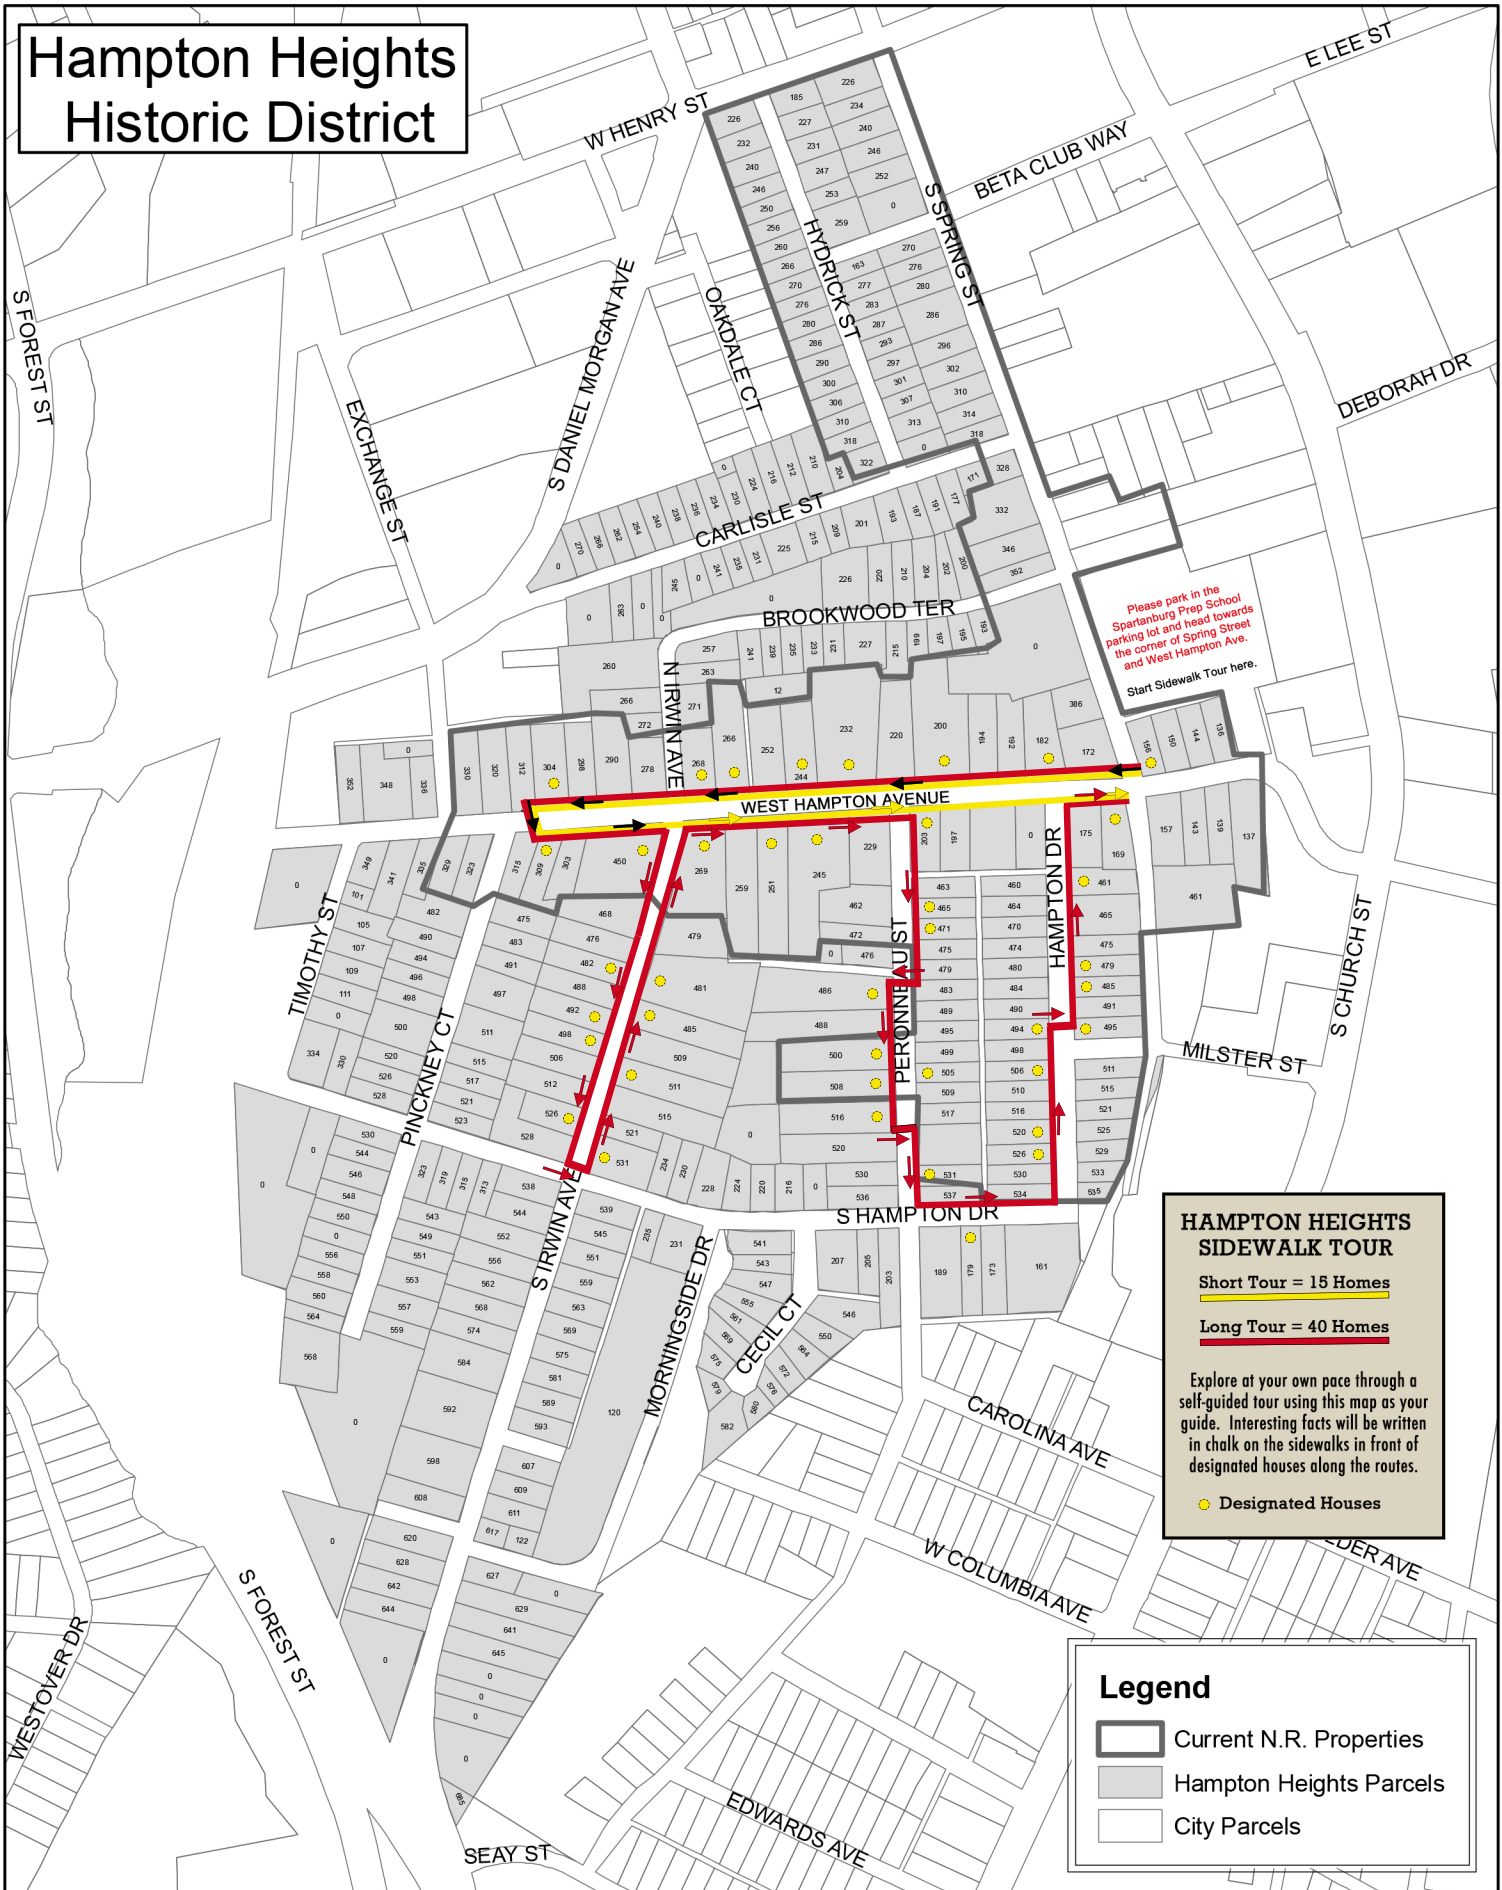

# Hampton Heights Historic District

Please park in the Spartanburg Prep School parking lot and head towards the corner of Spring Street and West Hampton Ave.  
Start Sidewalk Tour here.

**HAMPTON HEIGHTS SIDEWALK TOUR**

**Short Tour = 15 Homes**

**Long Tour = 40 Homes**

Explore at your own pace through a self-guided tour using this map as your guide. Interesting facts will be written in chalk on the sidewalks in front of designated houses along the routes.